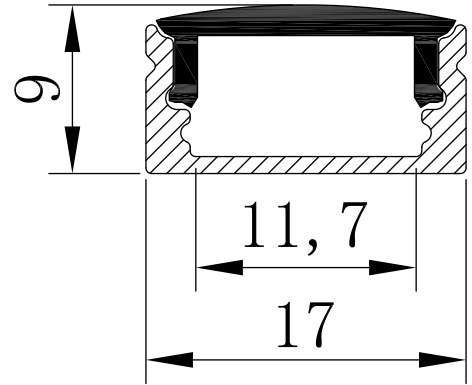

Color   

Unit: mm

Features:

1. Model: HL-BAPL002
2. Material: AL6063+PC/PMMA
3. Surface: Anodized/Painting
4. Lighting source width: 12mm
5. Length: 4m/max
6. Installation: For wardrobe / bookcase / bars / counter and other cabinet application.

Accessory:

End Cap

Mounting Clip (metal)

Mounting Clip (PC)

Connector "I"

Connector "L"

Connector "T"

Connector "+"