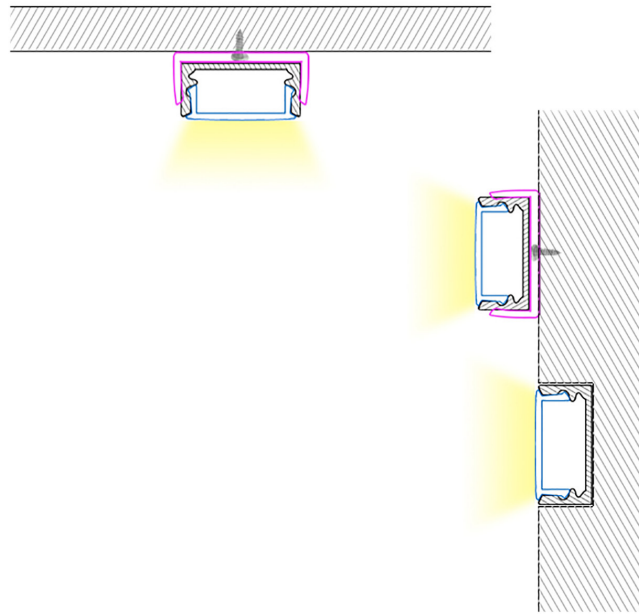

Color   

Unit: mm

Features:

1. Model: HL-BAPL002
2. Material: AL6063+PC/PMMA
3. Surface: Anodized/Painting
4. Lighting source width: 12mm
5. Length: 4m/max
6. Installation: For wardrobe / bookcase / bars / counter and other cabinet application.

Cover

HL-BAPL002:

• Silvery

• White

• Black

Installation:

Application:

Cupboard

Desk

Wardrobe

Wash Basin

Shoe Cabinet

Wine Cabinet